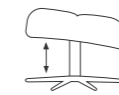

Functions

360° Swivel Function

Effortless Reclining
Backrest

Manual Height and Angle
Adjustable Headrest

Ergonomically
Sloped Footstool

Options

Ergo-Tilt

Height Adjustable Footstool
(9 cm from min to max)

Three Seat Heights Options
Low: -3 cm / Standard / High: +3 cm

Base Options

B1 Slimline

(Polished, Polished-Brushed, and Black)

B2 Wood Cap - 901V and 914V **

(Polished and Black)

B4 Classic

(Polished and Black)