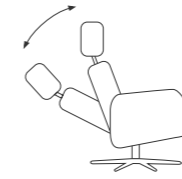

Functions

360° Swivel Function

Effortless Reclining
Backrest

Manual Height and Angle
Adjustable Headrest

Ergonomically
Sloped Footstool

Options

Ergo-Tilt

Height Adjustable Footstool
(9 cm from min to max)