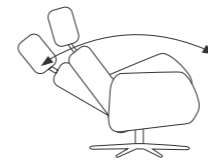

Functions

360° Swivel Function

Effortless Reclining
Backrest

Manual Height and Angle
Adjustable Headrest

Ergonomically
Sloped Footstool

Options

Ergo-Tilt

Height Adjustable Footstool
(9 cm from min to max)

Three Seat Heights Options
Low: -3 cm / Standard / High: +3 cm

Base Options

B1 Slimline

(Polished, Polished-Brushed, and Black)

B2 Wood Cap - 901V and 914V **

(Polished and Black)

B4 Classic

(Polished and Black)