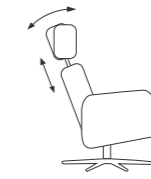

Functions

360° Swivel Function

Effortless Reclining
Backrest

Manual Height and Angle
Adjustable Headrest

Ergonomically
Sloped Footstool

Options

Ergo-Tilt

Height Adjustable Footstool
(9 cm from min to max)