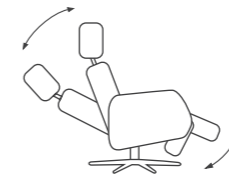

## Functions

360° Swivel Function

Gas-Lift Manual Reclining  
with Integrated Footrest

Manual Height and Angle  
Adjustable Headrest