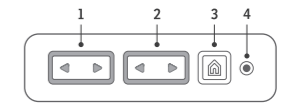

## Functions

360° Swivel Function

Manual Height and Angle  
Adjustable Headrest

Effortless Powered Reclining with  
an Individually Powered Footrest

- Space Power Buttons**
1. Powered Reclining Backrest
  2. Powered Integrated Footrest
  3. Home Button to reset all positions
  4. Power/charge socket