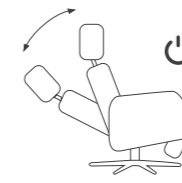

## Functions

360° Swivel Function

Manual Height and Angle  
Adjustable Headrest

Effortless Powered Reclining with  
an Individually Powered Footrest

- Space Power Buttons**
1. Powered Reclining Backrest
  2. Powered Integrated Footrest
  3. Home Button to reset all positions
  4. Power/charge socket