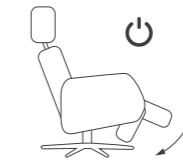

## Functions

360° Swivel Function

Manual Height and Angle  
Adjustable Headrest

Effortless Powered Reclining with  
an Individually Powered Footrest

- Space Power Buttons**
1. Powered Reclining Backrest
  2. Powered Integrated Footrest
  3. Home Button to reset all positions
  4. Power/charge socket