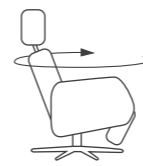

## Functions

360° Swivel Function

Gas-Lift Manual Reclining  
with Integrated Footrest

Manual Height and Angle  
Adjustable Headrest