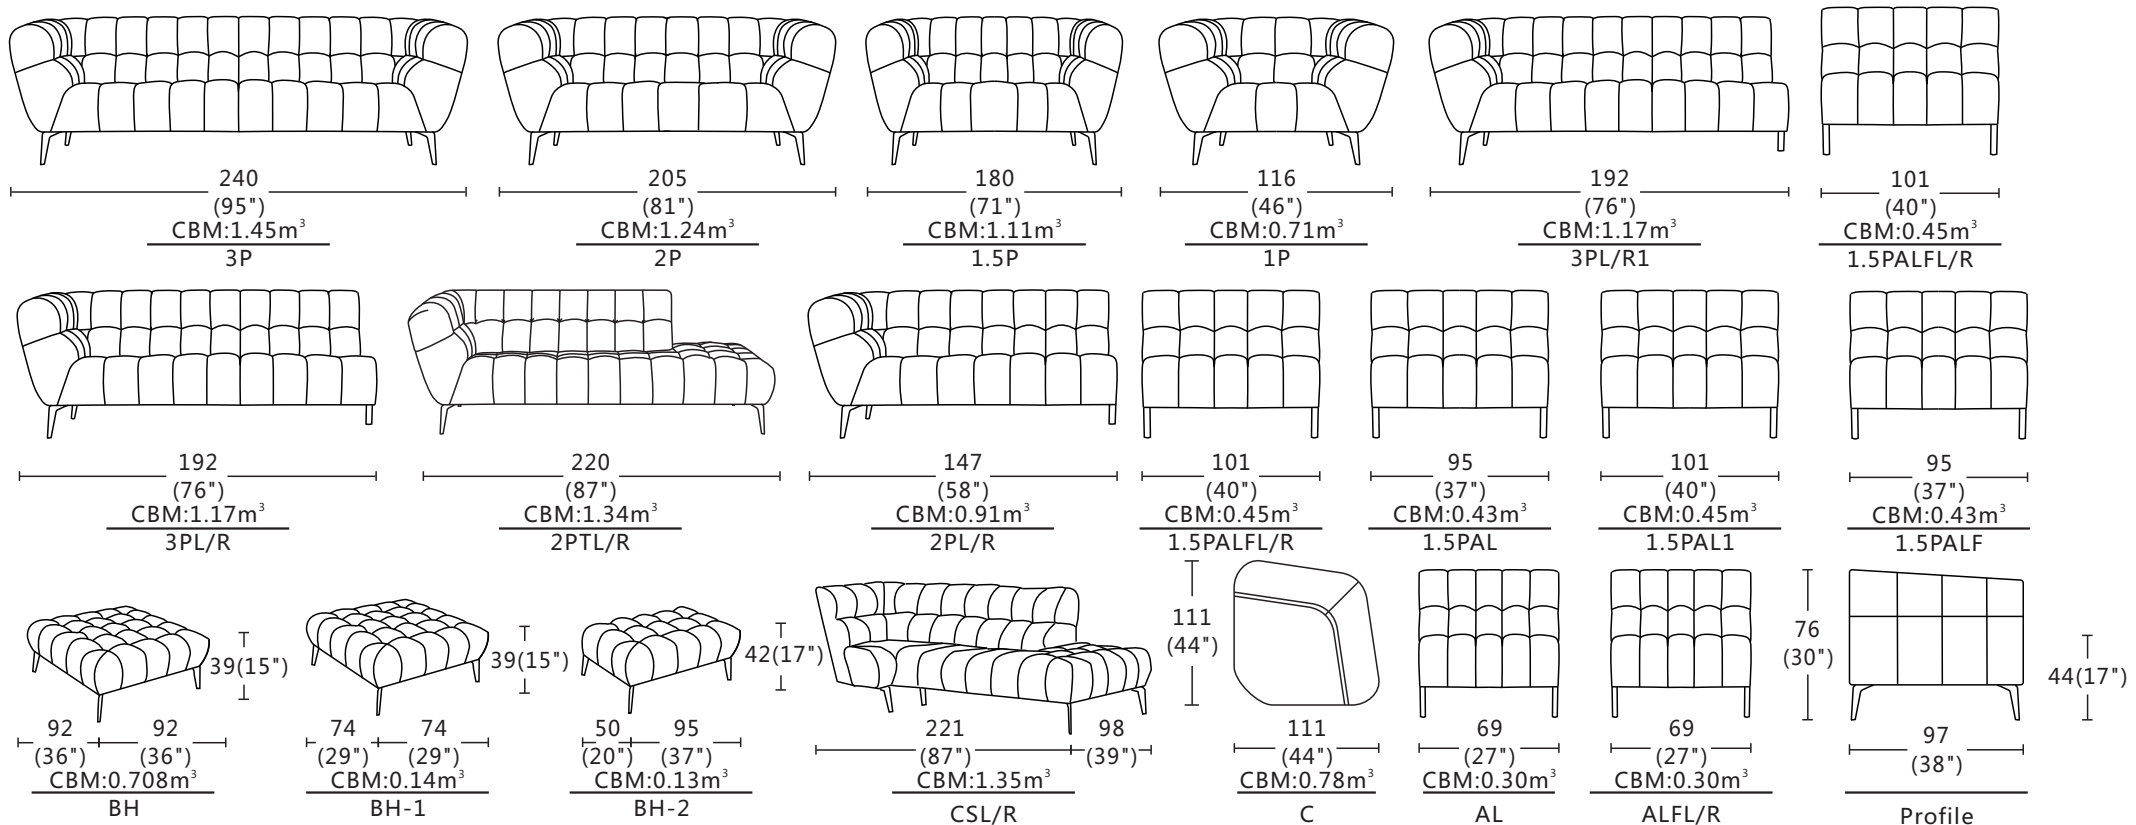

Model:31630-FK(3PL+CSR)

Model:31630-FK(3PL+CSR)

Structure:

Plywood and Solid wood
 Seat:No-sag spring
 Back rest:Elastic webbing

Cushion removable:

Not available
 Functionality:
 Not available

Seat Cushion:30+26KG/M³
 High resilient foam

Sofa Legs:
 Metal feet 17.5cm
 Feet Disassembly:
 Yes

Back Cushion:22KG/M³
 High resilient foam

This information is based on the latest product information available at the time of printing. The right to discontinue and make changes is reserved