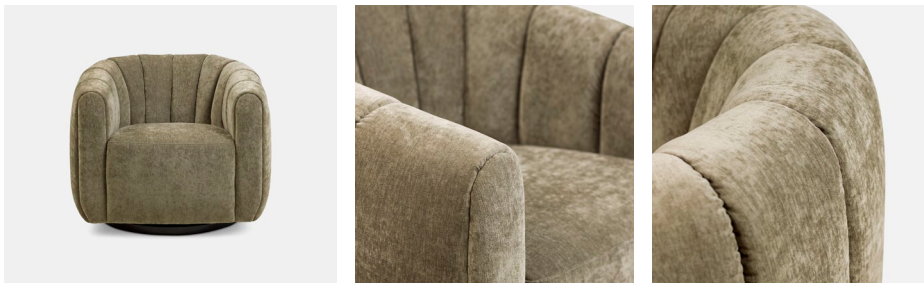

PETRA

SOFA

PRODUCT SPECS

PETRA

FEATURES

- Deep, vertical stitching provides a structured architectural look while enhancing the plush feel of the backrest.
- A solid wooden plinth base finished in a dark Wenge stain for a grounded, sophisticated aesthetic, combined with a smooth, concealed swivel base that allows for full rotation, perfect for open-plan living.

COMPOSITION

| | |
|-------|---------------------|
| SEAT | High resilient foam |
| BACK | High resilient foam |
| BASE | Wood |
| COVER | Fabric or Leather |
| FRAME | Eucalyptus Timber |

OPTIONS

Leather

Fabrics

PETRA

TUB CHAIR