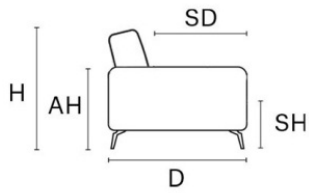

D 105 H 81 AH 67 SH 46 SD 60

MAXI SEAT (VERSION OF THE GROUP HAVE THE SAME SEAT WIDTH)

MEDIUM SEAT (VERSION OF THE GROUP HAVE THE SAME SEAT WIDTH)